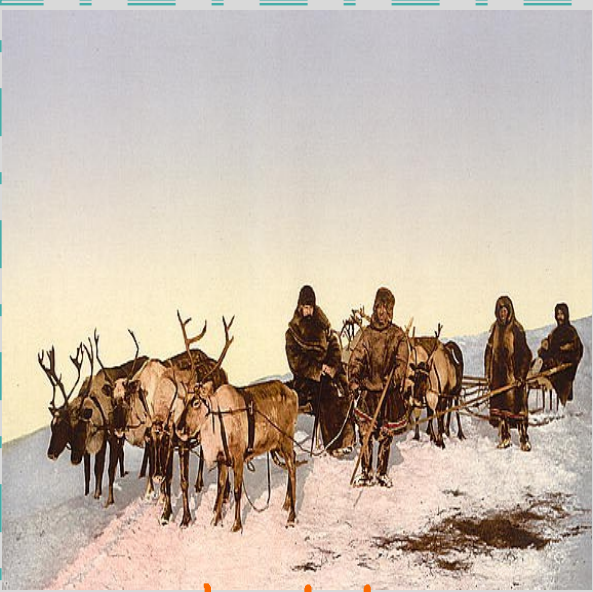

# {Caribou}

Scientific Name:  
**Rangifer Tarandus**

description

\_\_\_\_\_

\_\_\_\_\_

\_\_\_\_\_

\_\_\_\_\_

\_\_\_\_\_

# {Narwhal}

Scientific Name:  
Monodon Monoceros

A light blue cloud-shaped box containing several horizontal lines for writing.

Did you know?

description

Lined writing area for the description.

# { Harp Seal }

Scientific Name:  
*Phoca Groenlandica*

Lined writing area for facts.

Did you know?