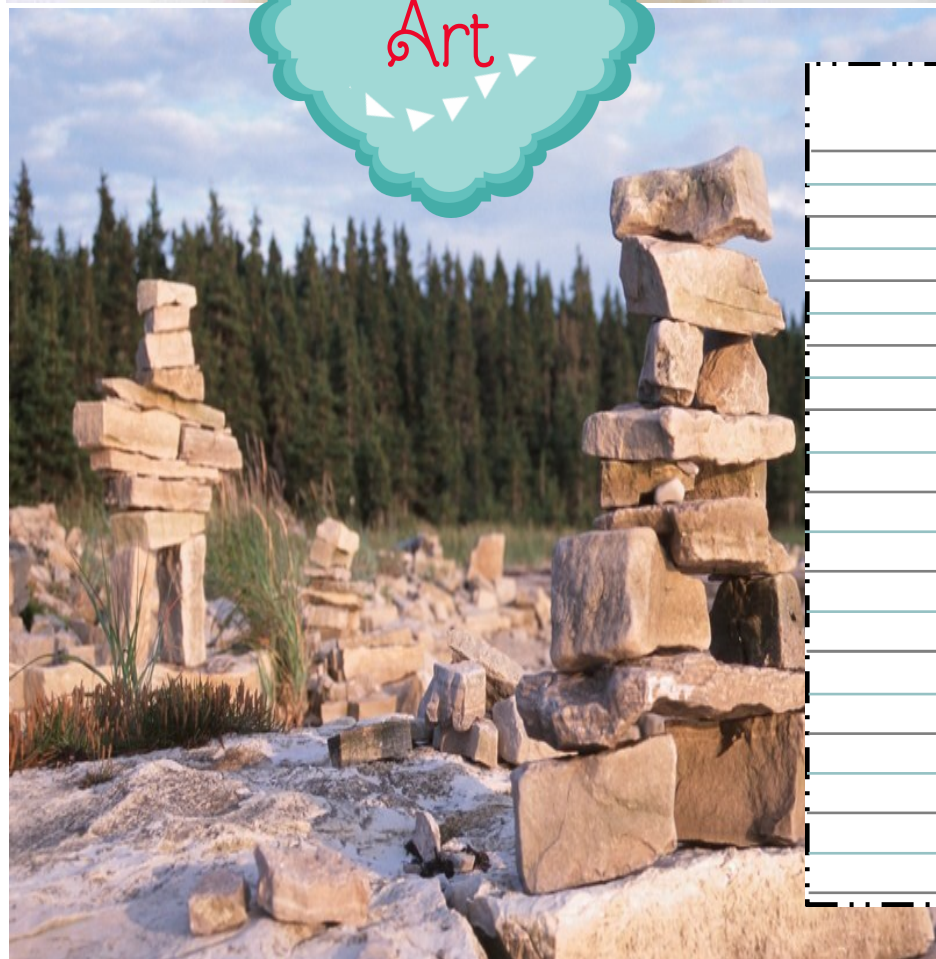

or 0°

MAP
IT

or 0°

Latitude Lines

or 23°27'S

Inuit
Art

Dolls

Handwriting practice area for the word 'Dolls', featuring a dashed border and ten horizontal lines.

Inuksuk

Handwriting practice area for the word 'Inuksuk', featuring a dashed border and ten horizontal lines.

Scrimshaw

Handwriting practice area with a dashed border and horizontal lines.

**Inuit
Art**

Angakkuq - Made of Selenite, Caribou & Feathers

Handwriting practice area with a dashed border and horizontal lines.