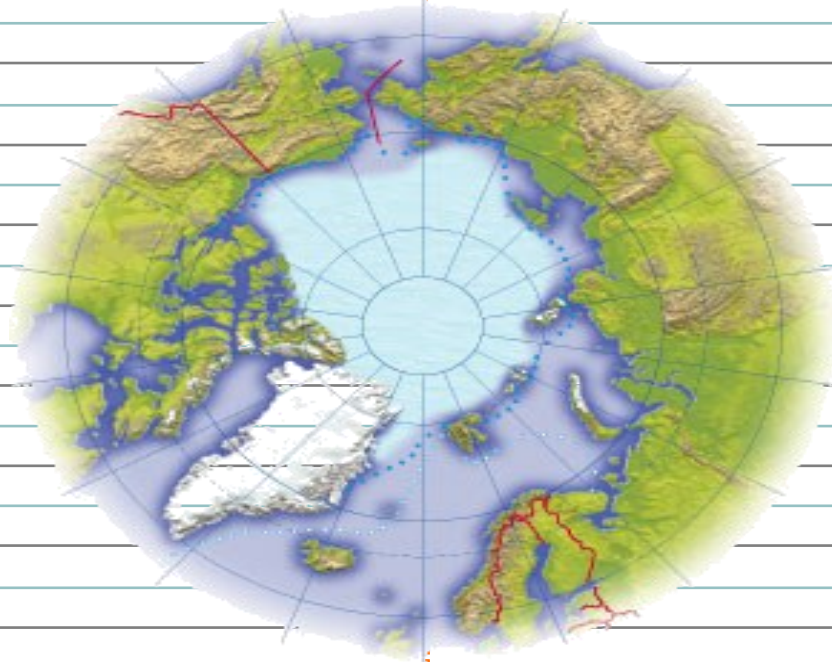

ARCTIC CIRCLE

Arctic - A Polar Region

The People

Their Homes

Their Environment

Longitude lines

or 23°27'N

or 66°30'N

or 0°

MAP
IT

or 0°

Latitude Lines

or 23°27'S

Inuit
Art

Dolls

Handwriting practice area for the word 'Dolls', featuring a dashed border and ten horizontal lines.

Inuksuk

Handwriting practice area for the word 'Inuksuk', featuring a dashed border and ten horizontal lines.

Scrimshaw

Handwriting practice area with a dashed border and horizontal lines.

**Inuit
Art**

Angakkuq - Made of Selenite, Caribou & Feathers