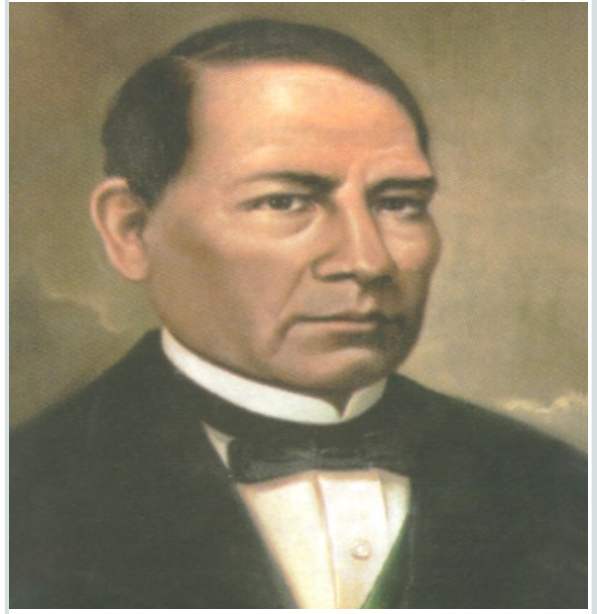

what event or events made this person a history maker

Explain here and/or draw here

Father Miguel Hidalgo

date born/died

HISTORY MAKER

important facts

The time period this person lived in was: {shade one}

Creation to Tower of Babel {Prehistory}	Ancient Empires {3000 BC. To 500 C.E.}	Middle Ages {500 C.E. To 1450 C.E.}	Renaissance & Reformation {1450 C.E. to 1610.Ce.}
Exploration & Colonization {1610 C.E. to 1750 C.E.}	Industrial Revolution {1750 C.E. to 1914 C.E.}	World at War {1914 C.E. to 1949 C.E.}	Today

what event or events made this person a history maker

Explain here

and/or

draw here

Benito Juarez

date born/died

HISTORY MAKER

important facts